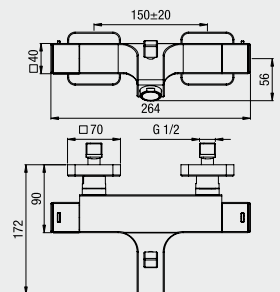

UN 45155

CR

termostatico doccia esterno
exposed thermostatic shower mixer
douche thermostatique apparent

UN 45106

CR

termostatico vasca esterno
exposed thermostatic bath shower mixer
bain douche thermostatique apparent

UN 45306

CR

termostatico vasca esterno, **bocca a cascata**
exposed thermostatic bath shower mixer, cascade spout
bain douche thermostatique apparent, **bec cascade**

UN 45176

CR

monocomando lavabo, scarico 1 1/4"
single-lever basin mixer, 1 1/4" pop-up waste
mitigeur lavabo, vidage 1 1/4"

UN 45176/S

CR

monocomando lavabo, senza scarico
single-lever basin mixer, without waste
mitigeur lavabo, sans vidage