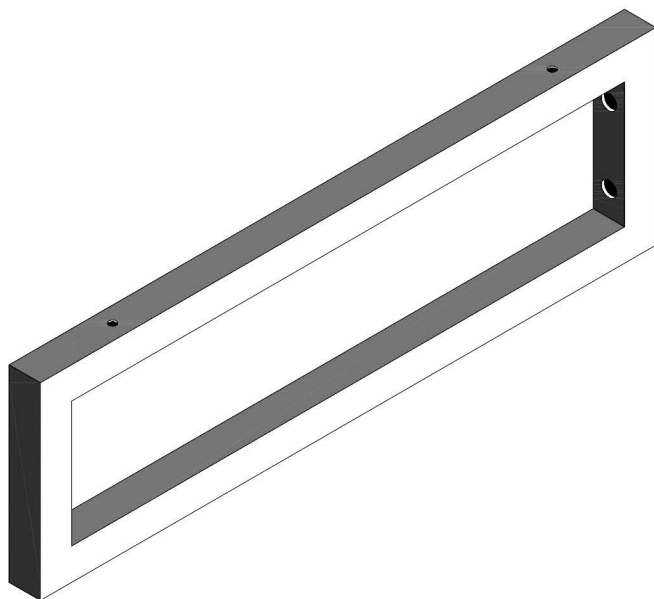

SAPHO
CONSOLE
150x490mm

A-A Cut Detail

B-B Cut Detail

30390