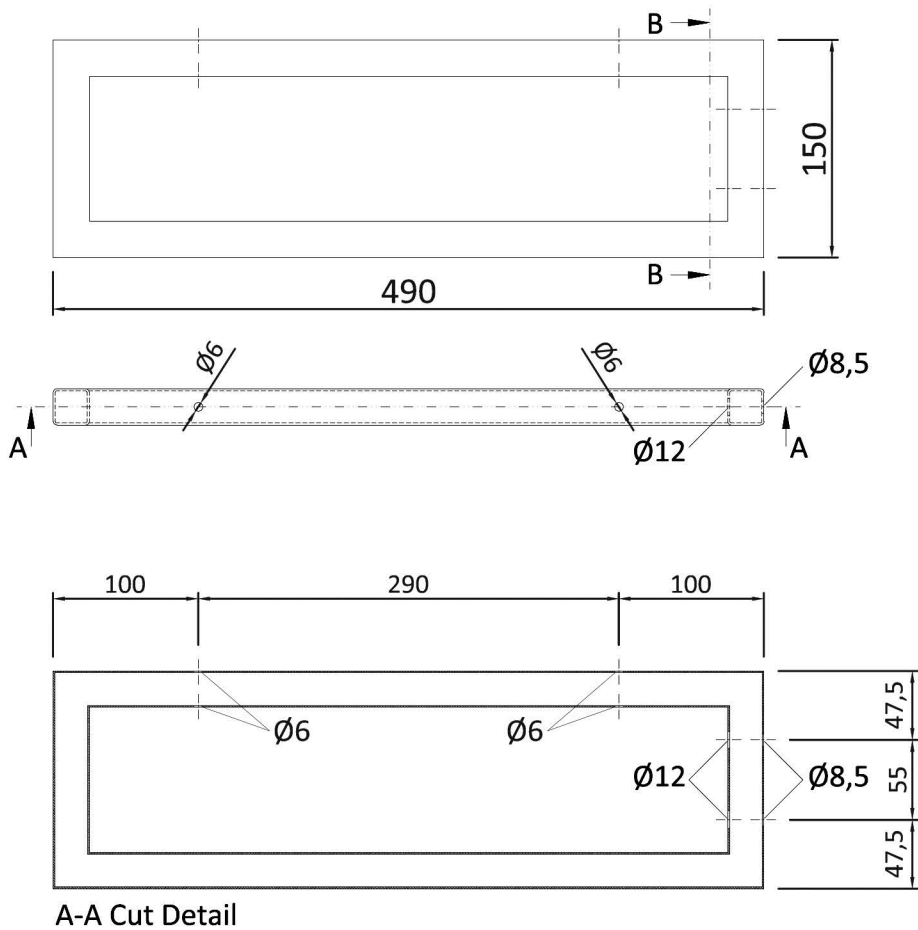

SAPHO
CONSOLE
150x490mm

A-A Cut Detail

B-B Cut Detail

30390