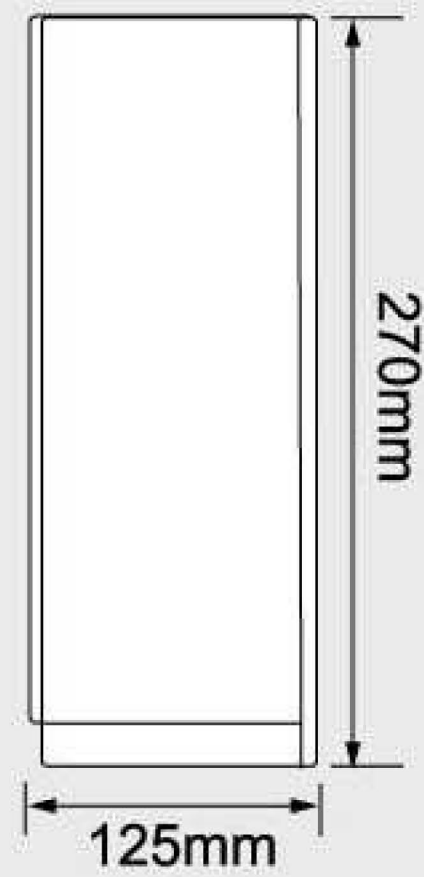

Big roll toilet paper rack

DR249