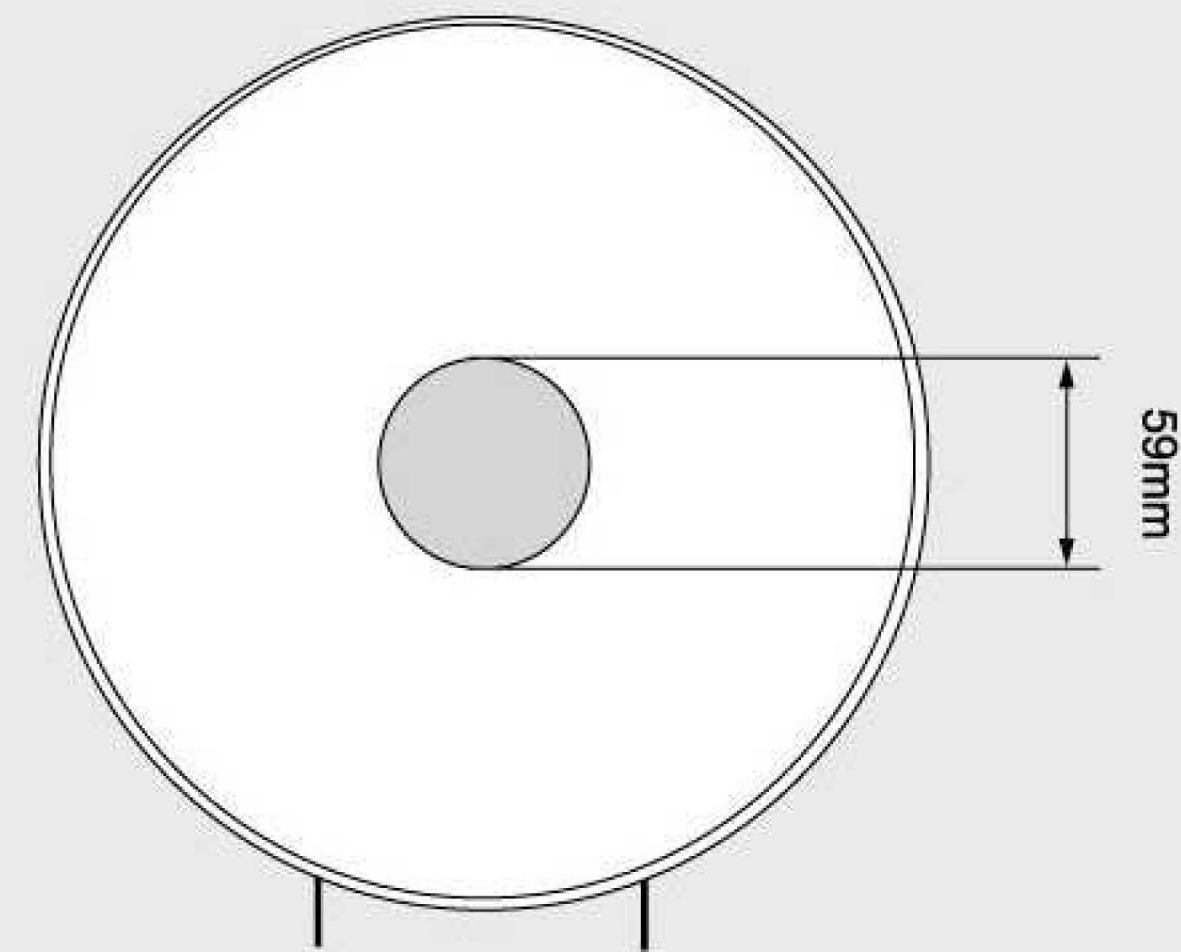

Big roll toilet paper rack

DR249