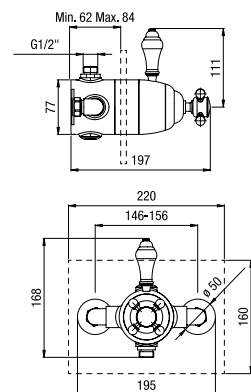

LO 41195

CR

termostatico doccia incasso coassiale, **per bassa pressione/low pressure**
*concealed concentric thermostatic shower valve, **low pressure***
douche thermostatique coaxial encastré, **basse pression**