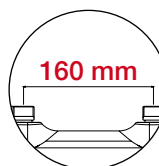

CR

termostatico doccia esterno, interasse 153 mm.
exposed thermostatic shower mixer, inlets distance 153 mm.
 douche thermostatique apparent, entraxe 153 mm.

CI 61155/160

CR

termostatico doccia esterno, interasse 160 mm.
exposed thermostatic shower mixer, inlets distance 160 mm.
 douche thermostatique apparent, entraxe 160 mm.

CI 61106

CR

termostatico vasca esterno
exposed thermostatic bath shower mixer
 bain douche thermostatique apparent

CI 61106/153

CR

termostatico vasca esterno, interasse 153 mm.
exposed thermostatic bath shower mixer, inlets distance 153 mm.
 bain douche thermostatique apparent, entraxe 153 mm.