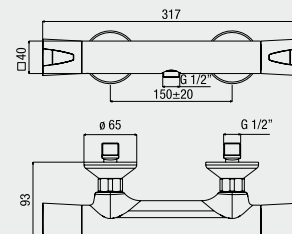

CI 61155

CR

termostatico doccia esterno
exposed thermostatic shower mixer
douche thermostatique apparent

CI 61155/153

CR

termostatico doccia esterno, interasse 153 mm.
exposed thermostatic shower mixer, inlets distance 153 mm.
douche thermostatique apparent, entraxe 153 mm.

CI 61155/160

CR

termostatico doccia esterno, interasse 160 mm.
exposed thermostatic shower mixer, inlets distance 160 mm.
douche thermostatique apparent, entraxe 160 mm.

CI 61106

CR

termostatico vasca esterno
exposed thermostatic bath shower mixer
bain douche thermostatique apparent