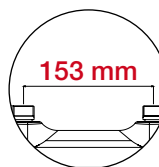

CR

termostatico doccia esterno, interasse 153 mm.
exposed thermostatic shower mixer, inlets distance 153 mm.
 douche thermostatique apparent, entraxe 153 mm.

CI 61155/160

CR

termostatico doccia esterno, interasse 160 mm.
exposed thermostatic shower mixer, inlets distance 160 mm.
 douche thermostatique apparent, entraxe 160 mm.