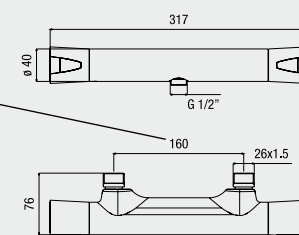

CR

termostatico doccia esterno, interasse 153 mm.
exposed thermostatic shower mixer, inlets distance 153 mm.
 douche thermostatique apparent, entraxe 153 mm.

CI 61155/160

CR

termostatico doccia esterno, interasse 160 mm.
exposed thermostatic shower mixer, inlets distance 160 mm.
 douche thermostatique apparent, entraxe 160 mm.