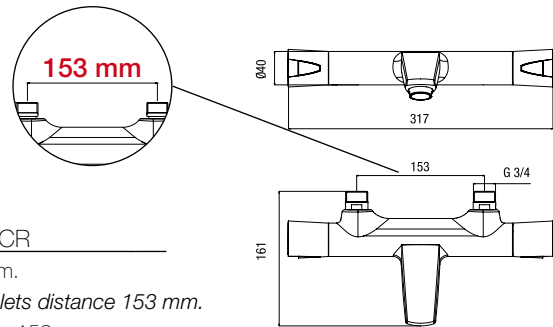

CR

termostatico doccia esterno, interasse 153 mm.
exposed thermostatic shower mixer, inlets distance 153 mm.
 douche thermostatique apparent, entraxe 153 mm.

CI 61155/160

CR

termostatico doccia esterno, interasse 160 mm.
exposed thermostatic shower mixer, inlets distance 160 mm.
 douche thermostatique apparent, entraxe 160 mm.

CI 61106

CR

termostatico vasca esterno
exposed thermostatic bath shower mixer
 bain douche thermostatique apparent

CI 61106/153

CR

termostatico vasca esterno, interasse 153 mm.
exposed thermostatic bath shower mixer, inlets distance 153 mm.
 bain douche thermostatique apparent, entraxe 153 mm.

CI 61106/160

CR

termostatico vasca esterno, interasse 160 mm.
exposed thermostatic bath shower mixer, inlets distance 160 mm.
 bain douche thermostatique apparent, entraxe 160 mm.

CI 61376

CR

monocomando lavabo, scarico 1 1/4"
single-lever basin mixer, 1 1/4" pop-up waste
 mitigeur lavabo, vidage 1 1/4"

single-lever high basin mixer, h.110 mm, swivel spout, multipurpose handset

mitigeur lavabo "haut", h. 110 mm, bec orientable, douchette laterale multi-fonction

CI 61163

CR

- termostatico doccia incasso con deviatore ceramico due uscite e regolazione portata
- braccio doccia 350 mm. G1/2" tubo ø 18 mm.
- soffione doccia ø 200, anticalcare, **ABS**
- doccia monogetto anticalcare ø 80 mm.
- presa d'acqua, ottone
- supporto doccia, ABS
- flessibile doccia "flexeco" PVC metallizzato cm. 150 1/2"F x 1/2"F zigrinato/conico