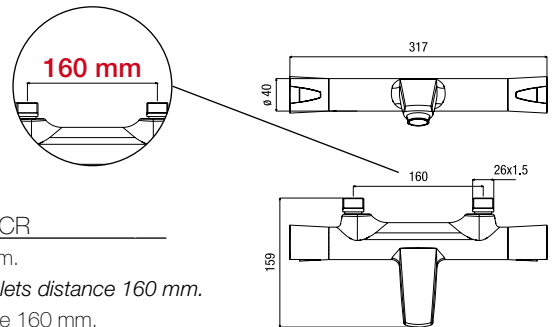

CR

termostatico doccia esterno, interasse 153 mm.
exposed thermostatic shower mixer, inlets distance 153 mm.
 douche thermostatique apparent, entraxe 153 mm.

CI 61155/160

CR

termostatico doccia esterno, interasse 160 mm.
exposed thermostatic shower mixer, inlets distance 160 mm.
 douche thermostatique apparent, entraxe 160 mm.

CI 61106

CR

termostatico vasca esterno
exposed thermostatic bath shower mixer
 bain douche thermostatique apparent

CI 61106/153

CR

termostatico vasca esterno, interasse 153 mm.
exposed thermostatic bath shower mixer, inlets distance 153 mm.
 bain douche thermostatique apparent, entraxe 153 mm.

CI 61106/160

CR

termostatico vasca esterno, interasse 160 mm.
exposed thermostatic bath shower mixer, inlets distance 160 mm.
 bain douche thermostatique apparent, entraxe 160 mm.

CI 61376

CR

monocomando lavabo, scarico 1 1/4"
single-lever basin mixer, 1 1/4" pop-up waste
 mitigeur lavabo, vidage 1 1/4"

single-lever high basin mixer, h.110 mm, swivel spout, multipurpose handset

mitigeur lavabo "haut", h. 110 mm, bec orientable, douchette laterale multi-fonction

CI 61163

CR

- termostatico doccia incasso con deviatore ceramico due uscite e regolazione portata
- braccio doccia 350 mm. G1/2" tubo ø 18 mm.
- soffione doccia ø 200, anticalcare, **ABS**
- doccia monogetto anticalcare ø 80 mm.
- presa d'acqua, ottone
- supporto doccia, ABS
- flessibile doccia "flexeco" PVC metallizzato cm. 150 1/2"F x 1/2"F zigrinato/conico